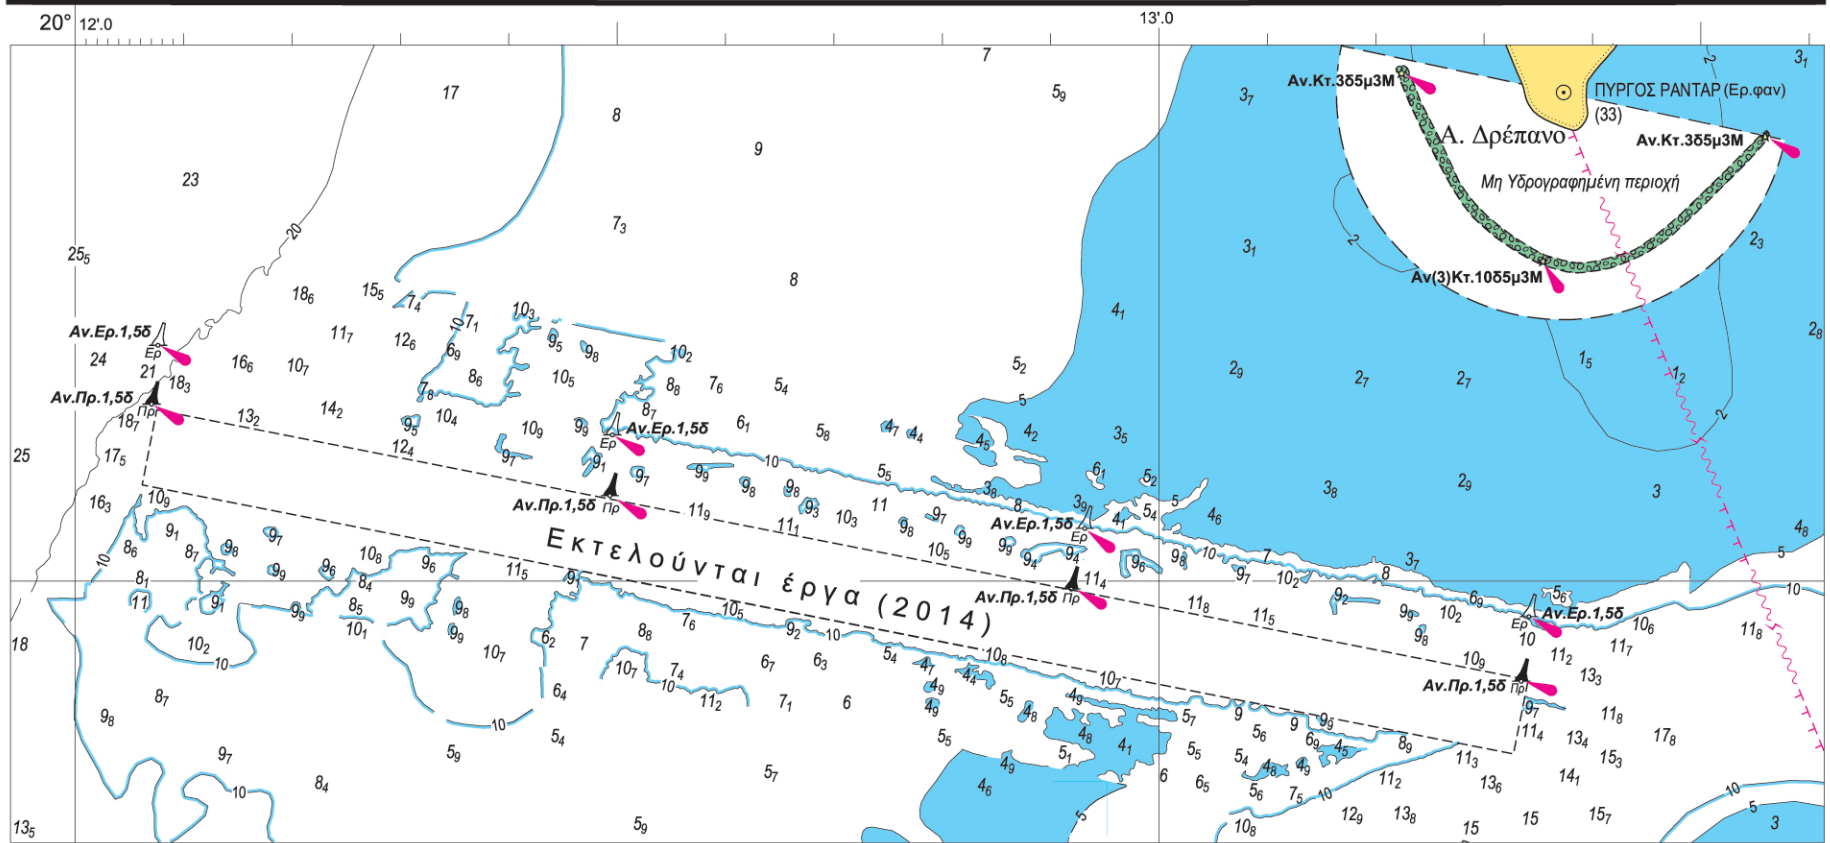

Block (A) for «IGOUMENITSA CHANNEL» of Chart No 212/2

To accompany NM 194/14

Block (B) for Chart No 212/2

To accompany NM 194/14